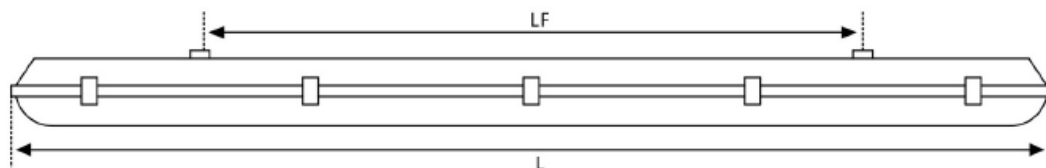

951-020

General Information

Order Code	951-020
Product Description	CYFELCO WP-R 118 LED T8
Application	Car Parks, warehouses, Factories, canopy lighting etc.
Installation	Fixation with ceiling using stainless steel suspension brackets
Luminaire type	Waterproof Light Fitting for T8 retrofit LED lamps with reflector
Light Source	T8 LED Tube
Number of light sources	1 pc (not included)
Lampholder Type	G13
Gear	--
Dimming	Not Dimmable
Standards	2014/30/EU Electromagnetic Compatibility Directive 2014/35/EU Low Voltage Directive 2011/65/EU RoHS Restrictions of Hazardous Substances Directive
CE mark	Yes
Warranty	2 years

Electrical Data

Input voltage	220-240 V
Input Frequency	50-60 Hz
Protection class	Class I

Mechanical Characteristics

Housing Material	Injection molded polycarbonate
Optical Cover	Injection molded polycarbonate
Reflector	White Painted Steel
Ingress protection code	IP 65 [Dust penetration-protected, jet-proof]
Clips	Plastic, optional stainless steel
Clip Quantity	6
Mechanical impact protection code	IK08
Dimensions LxWxH	660x70x68 mm

Logistics

Packing	1 pc per individual box, 25 pcs per master carton
Net weight	0.xx kg
Gross weight	0.xx kg
Volume	0.00xxx m ³

Dimensional Drawing

L (mm)	W (mm)	H (mm)	Lf (mm)
660	70	68	340

ELMASCO INDUSTRIES S.A.